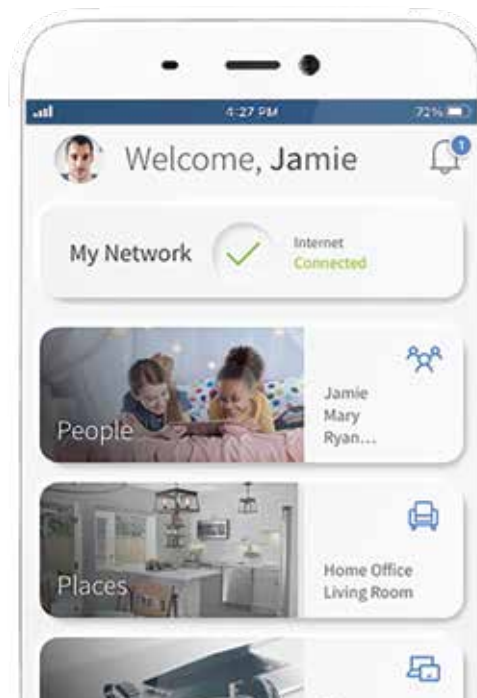

Want even more control?

Sign up for our premium add-on services:

+ ExperienceIQ

Enhanced parental controls take your app to the next level.

- Enforce rules on devices with more parental control
- Prioritize certain devices and applications
- Apply filters to apps and websites
- Manage content and hours of use for connected devices

$3.99/month

+ ProtectIQ

Home network protection to prevent malicious activity.

- Network security
- Prevent unauthorized access
- Scan incoming data for viruses
- Alert notifications for real-time security updates

$3.99/month

ExperienceIQ & ProtectIQ

$6.99/month

COMBINE & SAVE

SmartWiFi

BY UTMA

The app that gives you total control of your home Wi-Fi.

Take command of your Wi-Fi network, performance and security with our free app that puts the power of your Managed Wireless service in the palm of your hand.

- Easily set up Managed Wireless
- View all connected devices
- Set up parental controls
- Create and manage guest network
- Real-time alerts for detected issues
- Monitor network traffic

Free with your Managed Wireless Service.

To sign up or learn more, contact our team today!

utma.com

LANGDON	ROLLA	BOTTINEAU
701.256.5156 411 7th Ave Langdon, ND 58249	701.477.1101 617 Main Ave West Rolla, ND 58367	701.228.1101 538 11th St. West, Suite 2 Bottineau, ND 58318

Some restrictions apply. Not all services available in all areas. Contact your local office for details. Does not include taxes and surcharges. Speeds listed are for customers with fiber. Speeds not guaranteed on wireless connection. This institution is an equal opportunity provider and employer.

0124 IPG

INTERNET PRICE GUIDE